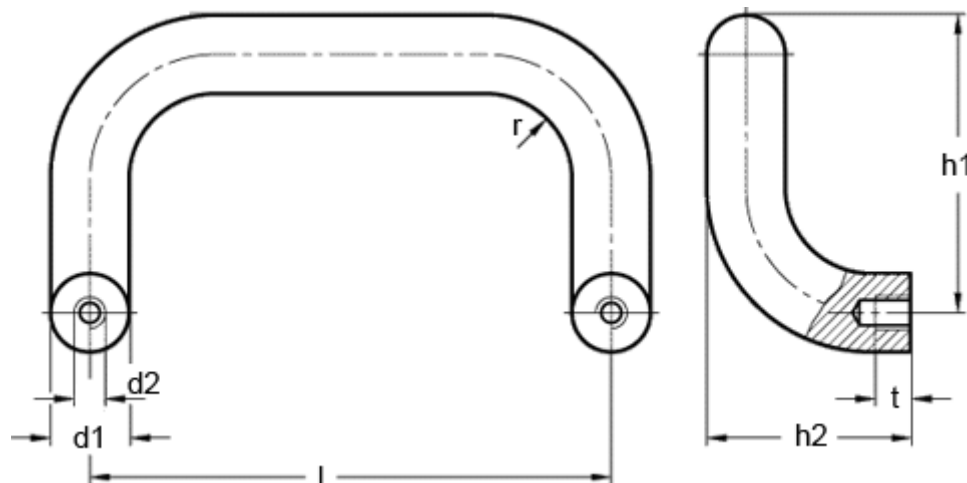

Article number: 20167366

Description: E+G Cabinet U-handle GN 426.1-AL-28-350-BL

Measures

$d1$	= 28
$d2$	= M10
$h1$	= 120
$h2$	= 78
l	= 350
r	= 32
t min	= 15